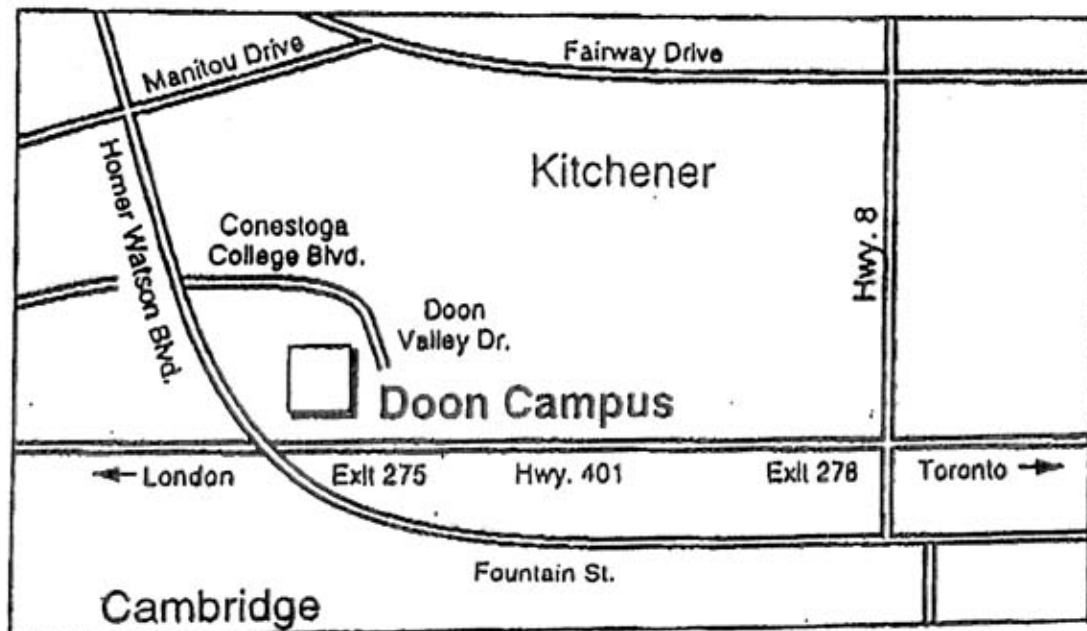

CONESTOGA COLLEGE DOON CAMPUS RECREATION CENTRE BUILDING "F"

Doon Campus Legend

- ▶ Building Entrances
- * Bookstore
- Kitchener Public Transit stops
- A Doon Centre (Main Building)
- C Employee Services Building
- D Early Childhood Education Centre
- F Conestoga College Recreation Centre
- G ATS Engineering Complex
- K Woodworking Centre of Ontario
- L Student Client Services Building

Parking

After 4 pm, there is no additional charge for parking (all lots) at the Doon Campus.
Between 7 am and 4 pm, a parking permit is required.

Doon Campus
299 Doon Valley Drive
Kitchener, Ont. N2G 4M4