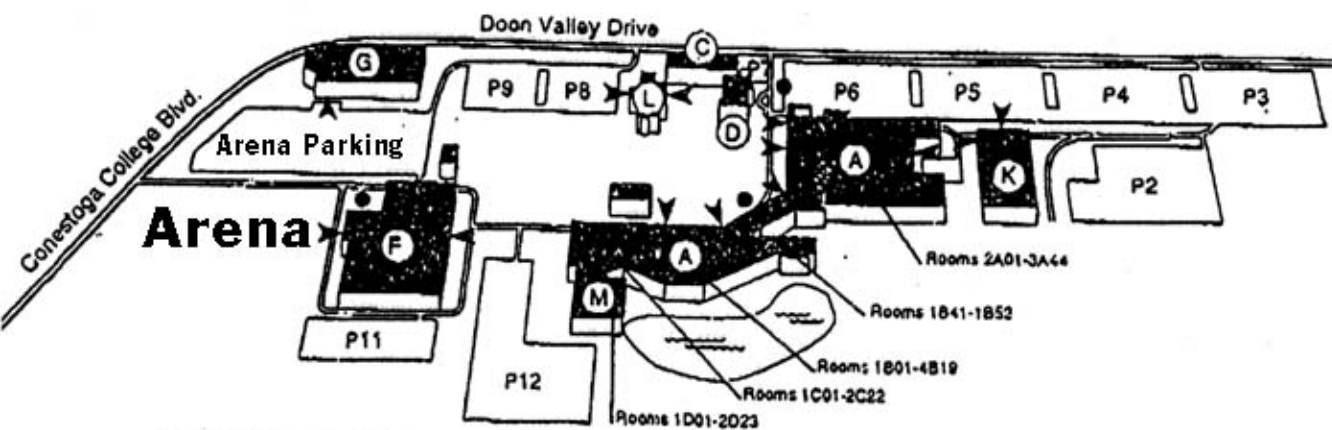

CONESTOGA COLLEGE DOON CAMPUS RECREATION CENTRE BUILDING "F"

Doon Campus Legend

- ▶ Building Entrances
- * Bookstore
- Kitchener Public Transit stops
- A Doon Centre (Main Building)
- C Employee Services Building
- D Early Childhood Education Centre
- F Conestoga College Recreation Centre
- G ATS Engineering Complex
- K Woodworking Centre of Ontario
- L Student Client Services Building

Parking

After 4 pm, there is no additional charge for parking (all lots) at the Doon Campus.
Between 7 am and 4 pm, a parking permit is required.

Doon Campus
299 Doon Valley Drive
Kitchener, Ont. N2G 4M4