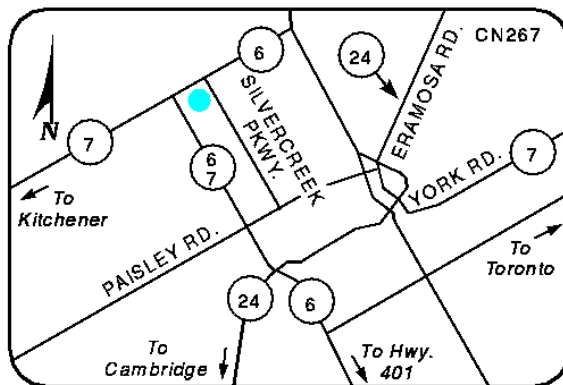

WELCOME TO THE COMFORT INN GUELPH

AMENITIES:

- **80 GUEST ROOMS**
- **FREE PARKING**
- **FREE WIRELESS INTERNET**
- **ENJOY OUR FREE COMFORT SUNSHINE BREAKFAST**
- **24 HOUR COMPLIMENTARY COFFEE**

DIRECTIONS:

Hwy 401, take exit 295 at Hwy 6 North. Follow 16 km. Turn right onto Woodlawn Road, and right onto Silvercreek Parkway.

Welcome Preston Hockey Teams!

Please contact Brenda Johnston at 519-763-1900

Or email us at cn267@whg.com to book your team.